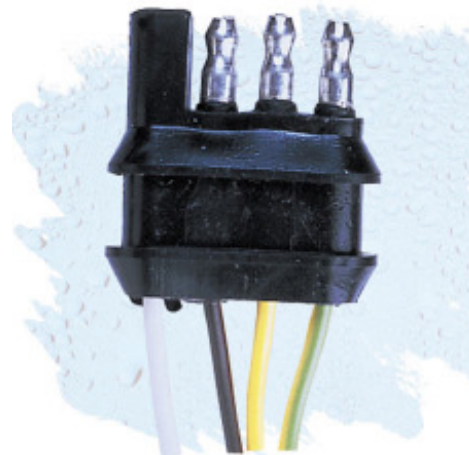

TRAILER CONNECTOR (APA)

Part#	Description
TC12	4 Pole Trailer Connector